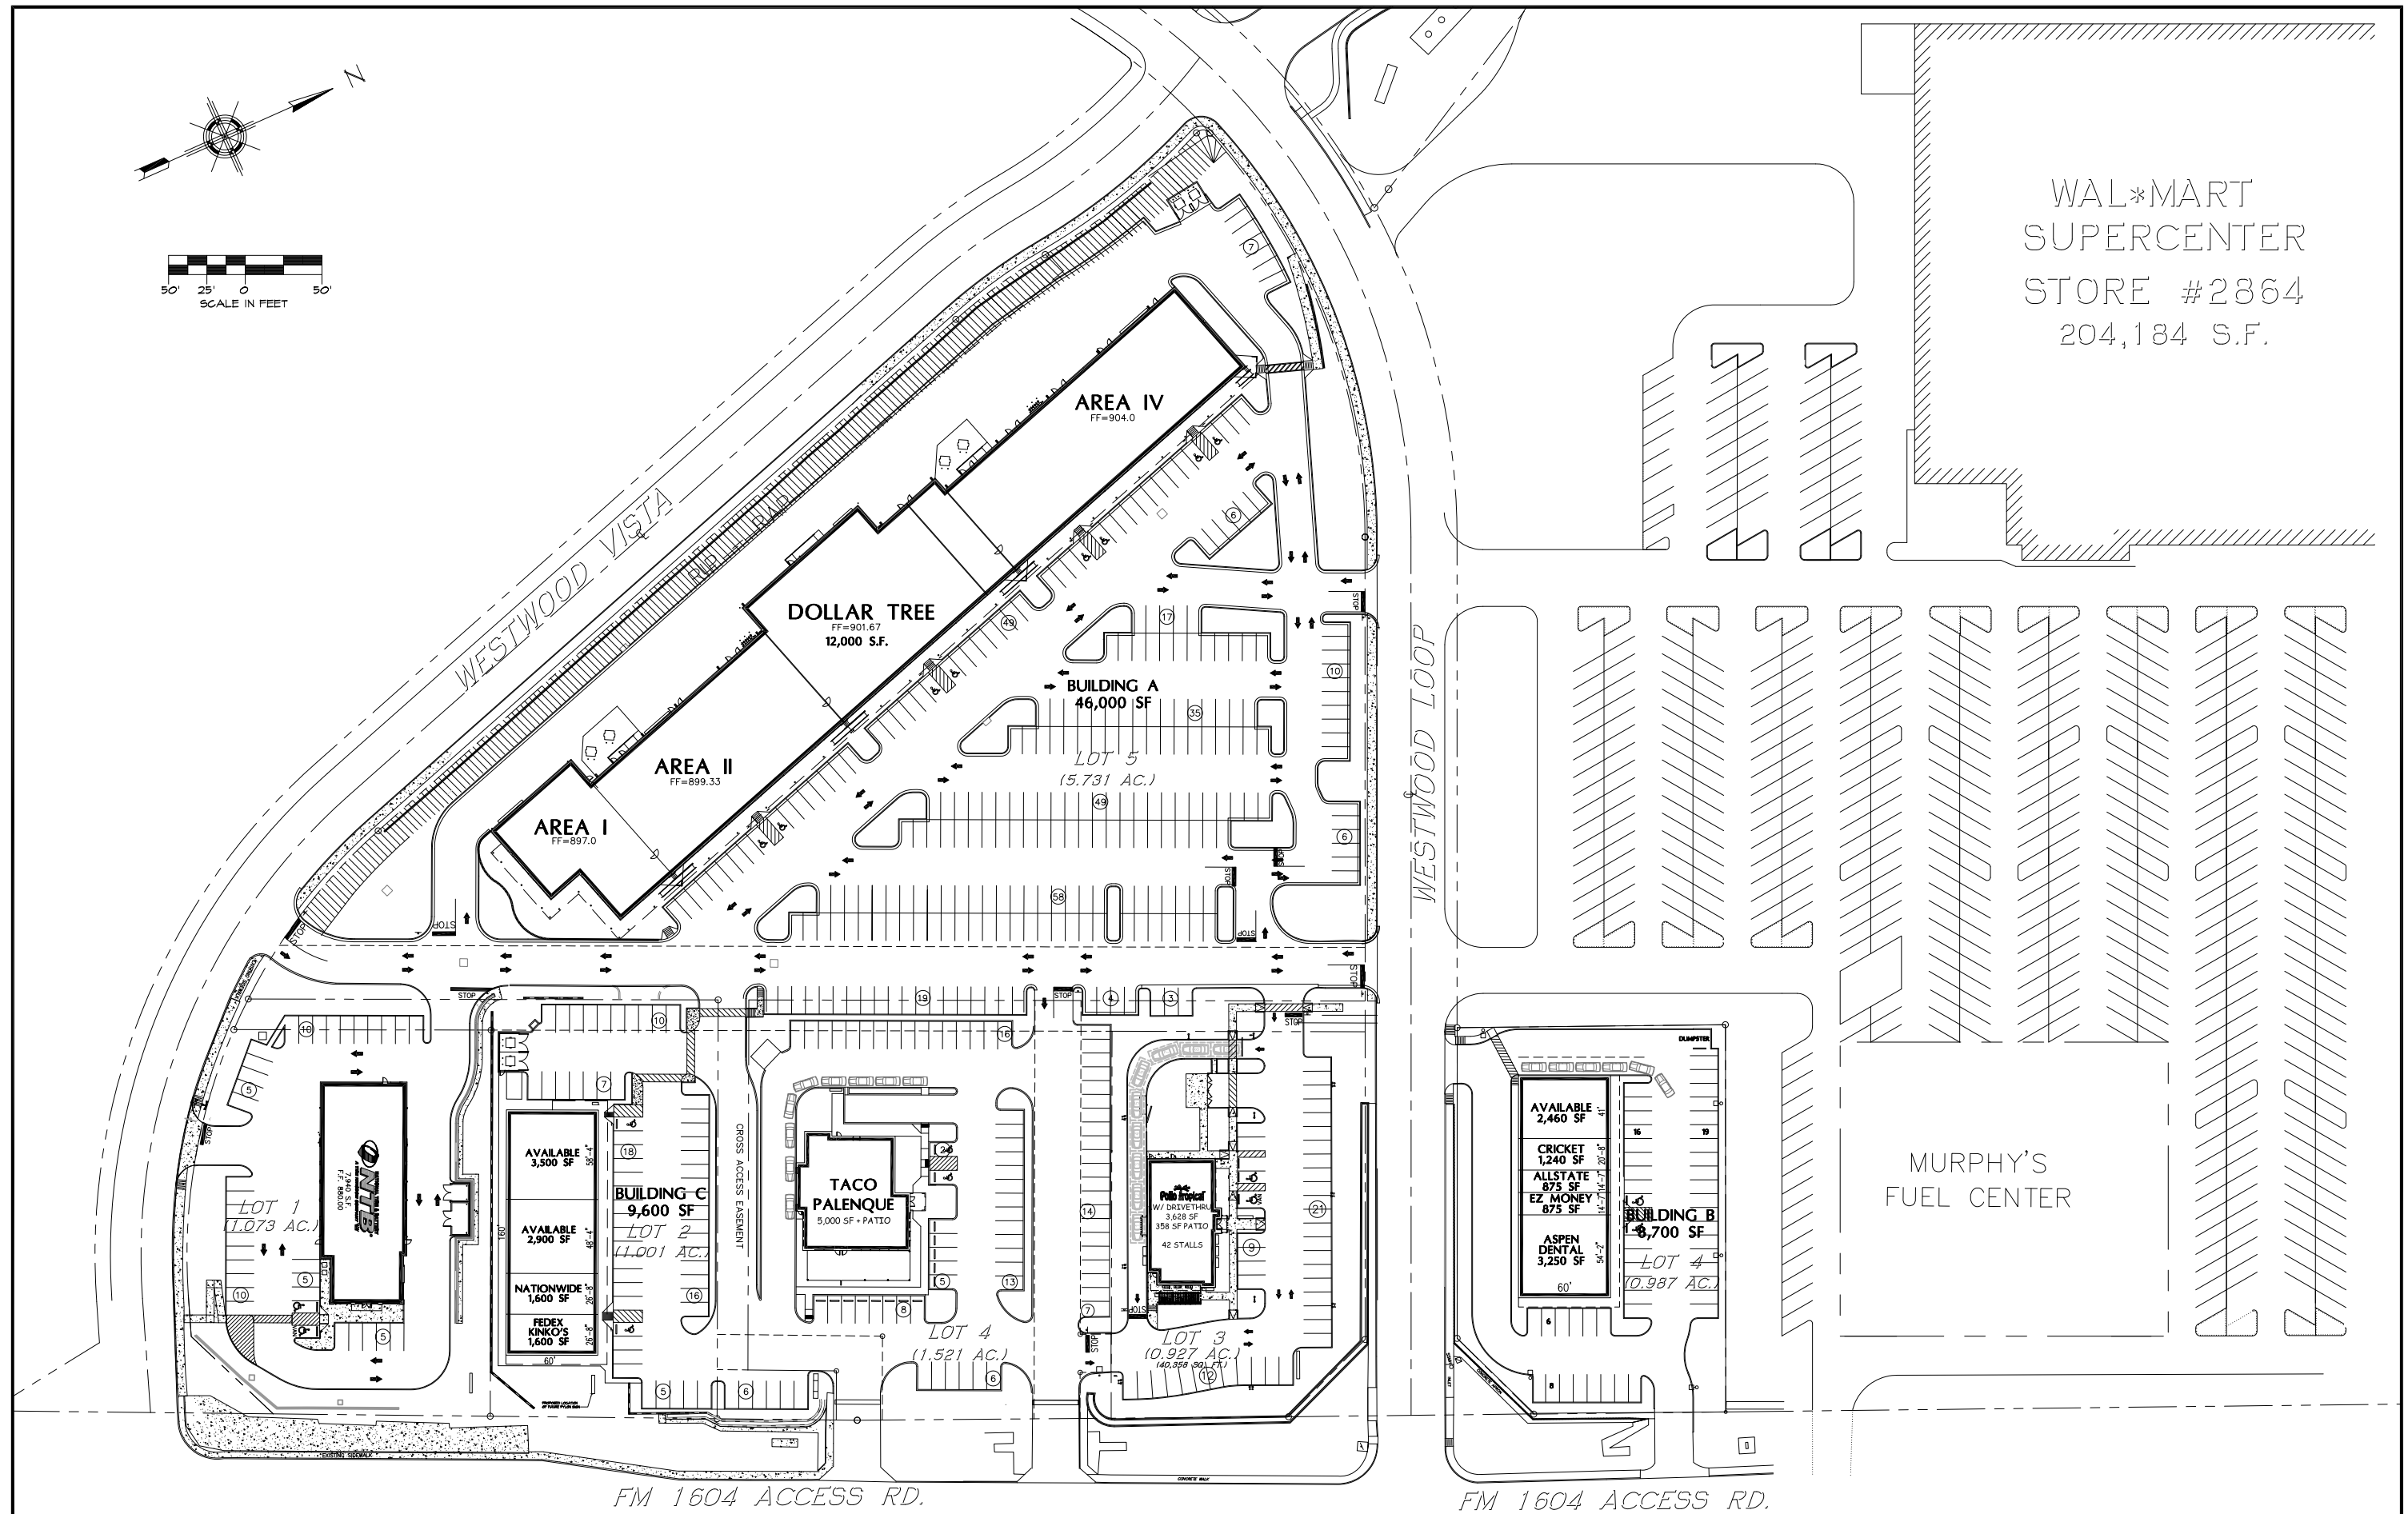

WAL\*MART  
 SUPERCENTER  
 STORE #2864  
 204,184 S.F.

# WESTWOOD VISTA SHOPPING CENTER

6511 LOOP 1604 @ CULEBRA ROAD  
 DECEMBER 17, 2014

CITY OF SAN ANTONIO, TEXAS